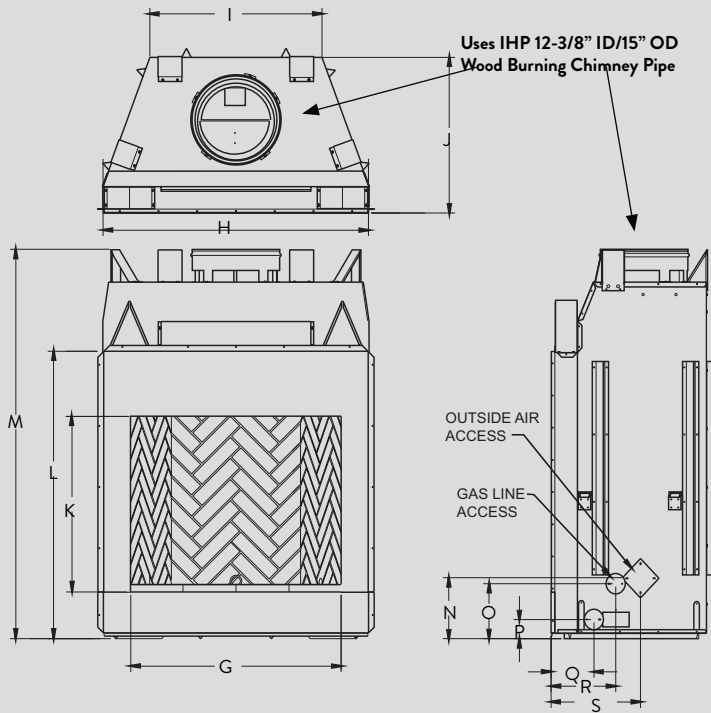

APPLIANCE SPECIFICATIONS

Uses IHP 12-3/8" ID/15" OD
Wood Burning Chimney Pipe

OUTSIDE AIR
ACCESS

GAS LINE
ACCESS

ORACLE 36

ORACLE 42

ORACLE 50

	ORACLE 36	ORACLE 42	ORACLE 50
G	36"	42"	50"
H	45-1/8"	51-1/8"	59"
I	29"	30-1/2"	38-1/2"
J	26-5/8"	29"	28-1/2"
K	30"	30"	30"
L	49"	49"	49"
M	67"	67"	67"
N	10-1/2"	10-1/2"	10-1/2"
O	9-1/2"	9-1/2"	9-1/2"
P	3-1/2"	3-1/2"	3-1/2"
Q	7-1/4"	8-1/2"	8-1/2"
R	11"	13"	13"
S	15-1/4"	17"	17"