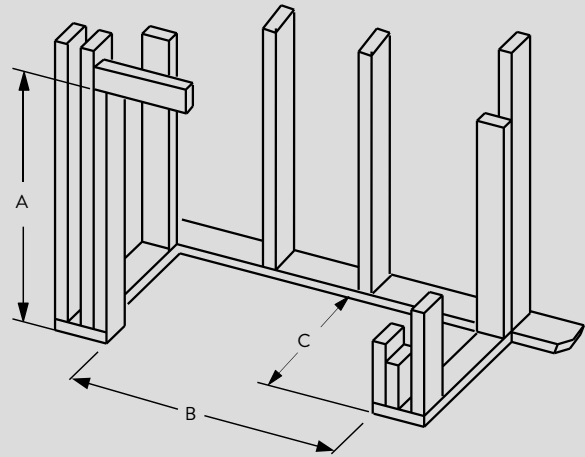

FRAMING SPECIFICATIONS

ORACLE 36

ORACLE 42

ORACLE 50

	ORACLE 36	ORACLE 42	ORACLE 50
A	67-1/8"	67-1/8"	67-1/8"
B	45-1/4"	51-1/4"	59-1/4"
C	28-1/4"	30-1/8"	30-1/8"