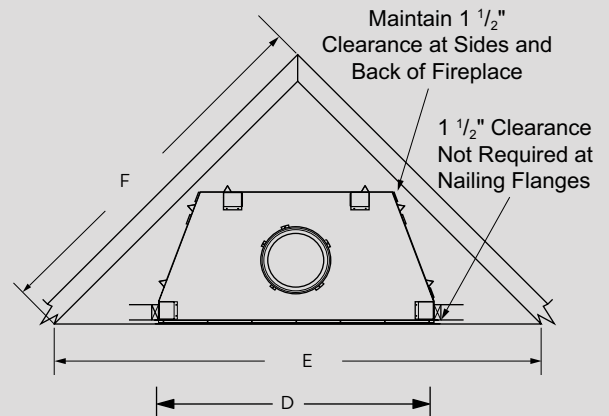

FRAMING SPECIFICATIONS

ORACLE 36

ORACLE 42

ORACLE 50

	ORACLE 36	ORACLE 42	ORACLE 50
A	67-1/8"	67-1/8"	67-1/8"
B	45-1/4"	51-1/4"	59-1/4"
C	28-1/4"	30-1/8"	30-1/8"

CORNER FRAMING SPECIFICATIONS

ORACLE 36

ORACLE 42

ORACLE 50

	ORACLE 36	ORACLE 42	ORACLE 50
D	45-1/4"	51-1/4"	59-1/4"
E	86-1/2"	92"	100"
F	61"	65"	71"

IMPORTANT NOTES:

As with any fireplace, this appliance is extremely hot during operation. Read and understand all operating instructions before using this appliance. For further information, consult your dealer.